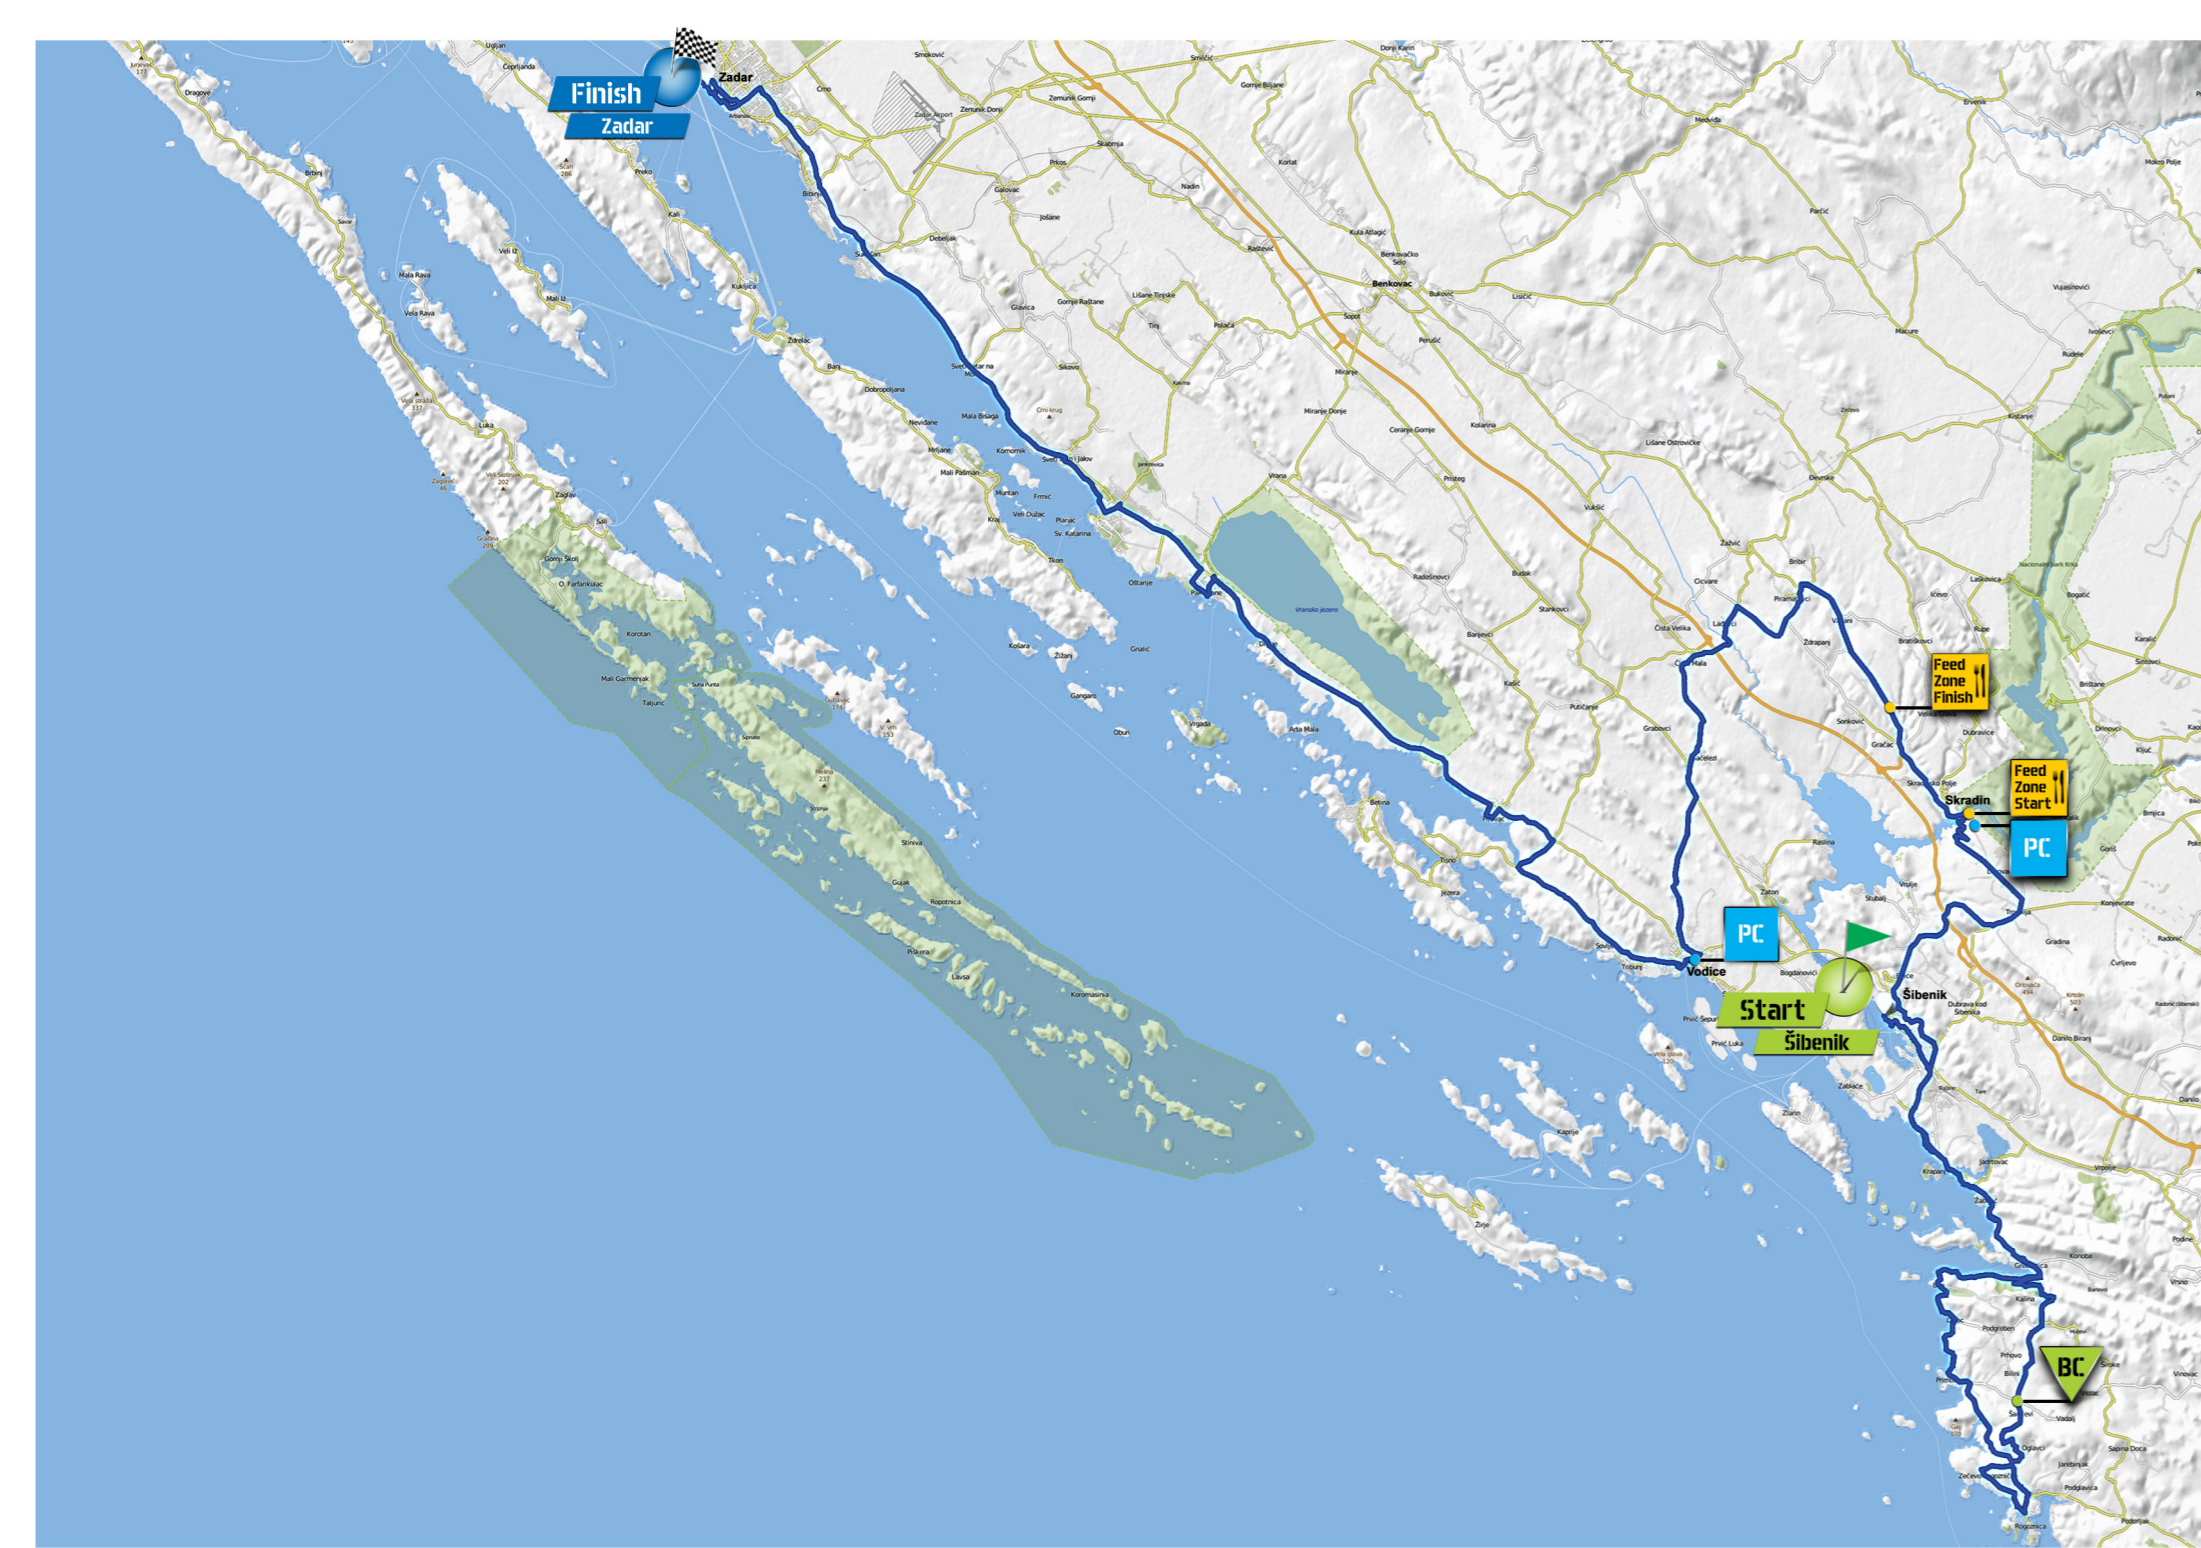

A stylized graphic of a bicycle. The wheels are represented by blue circles. The frame and handlebars are formed by a blue and red swoosh. A red trail of small squares follows the path of the front wheel, suggesting motion.

TOUR OF
CROATIA

Race through the natural beauty

Makarska - Split

ETAPA 1

START MAKARSKA
1. etapa

CILI SPLIT
1. etapa

Šibenik - Zadar
ETAPA 2

START ŠIBENIK
2. etapa
TOUR OF CROATIA

CIJL ZADAR
2. etapa
TOUR OF CROATIA

CIJL ZADAR
2. etapa
TOUR OF CROATIA

ETAPA 3 NP Plitvice - Vojak

Etapa 1
Makarska - Split

Etapa 2
Šibenik - Zadar

Etapa 3
NP Plitvice - Vojak

Etapa 4
Pula - Umag

Etapa 5
Sv. Martin - Zagreb