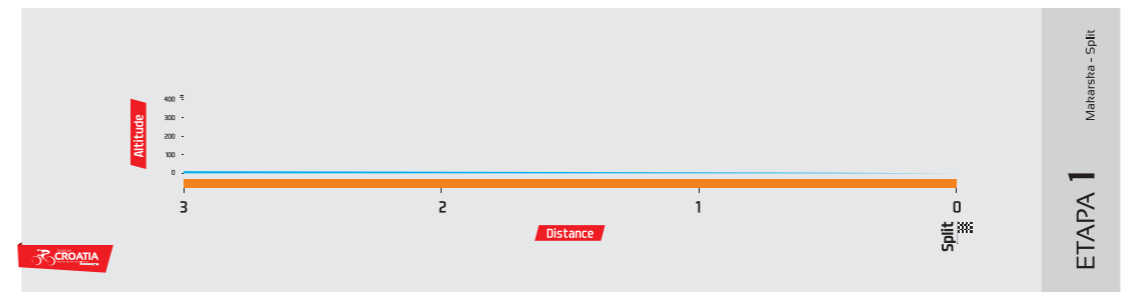

A stylized graphic of a bicycle. The wheels are represented by blue circles. The frame and handlebars are formed by a blue and red swoosh. A red trail of small squares follows the path of the front wheel, suggesting motion.

TOUR OF
CROATIA

Race through the natural beauty

Makarska - Split

ETAPA 1

START MAKARSKA
1. etapa

CILI SPLIT
1. etapa

Šibenik - Zadar
ETAPA 2

START ŠIBENIK
2. etapa
TOUR OF CROATIA