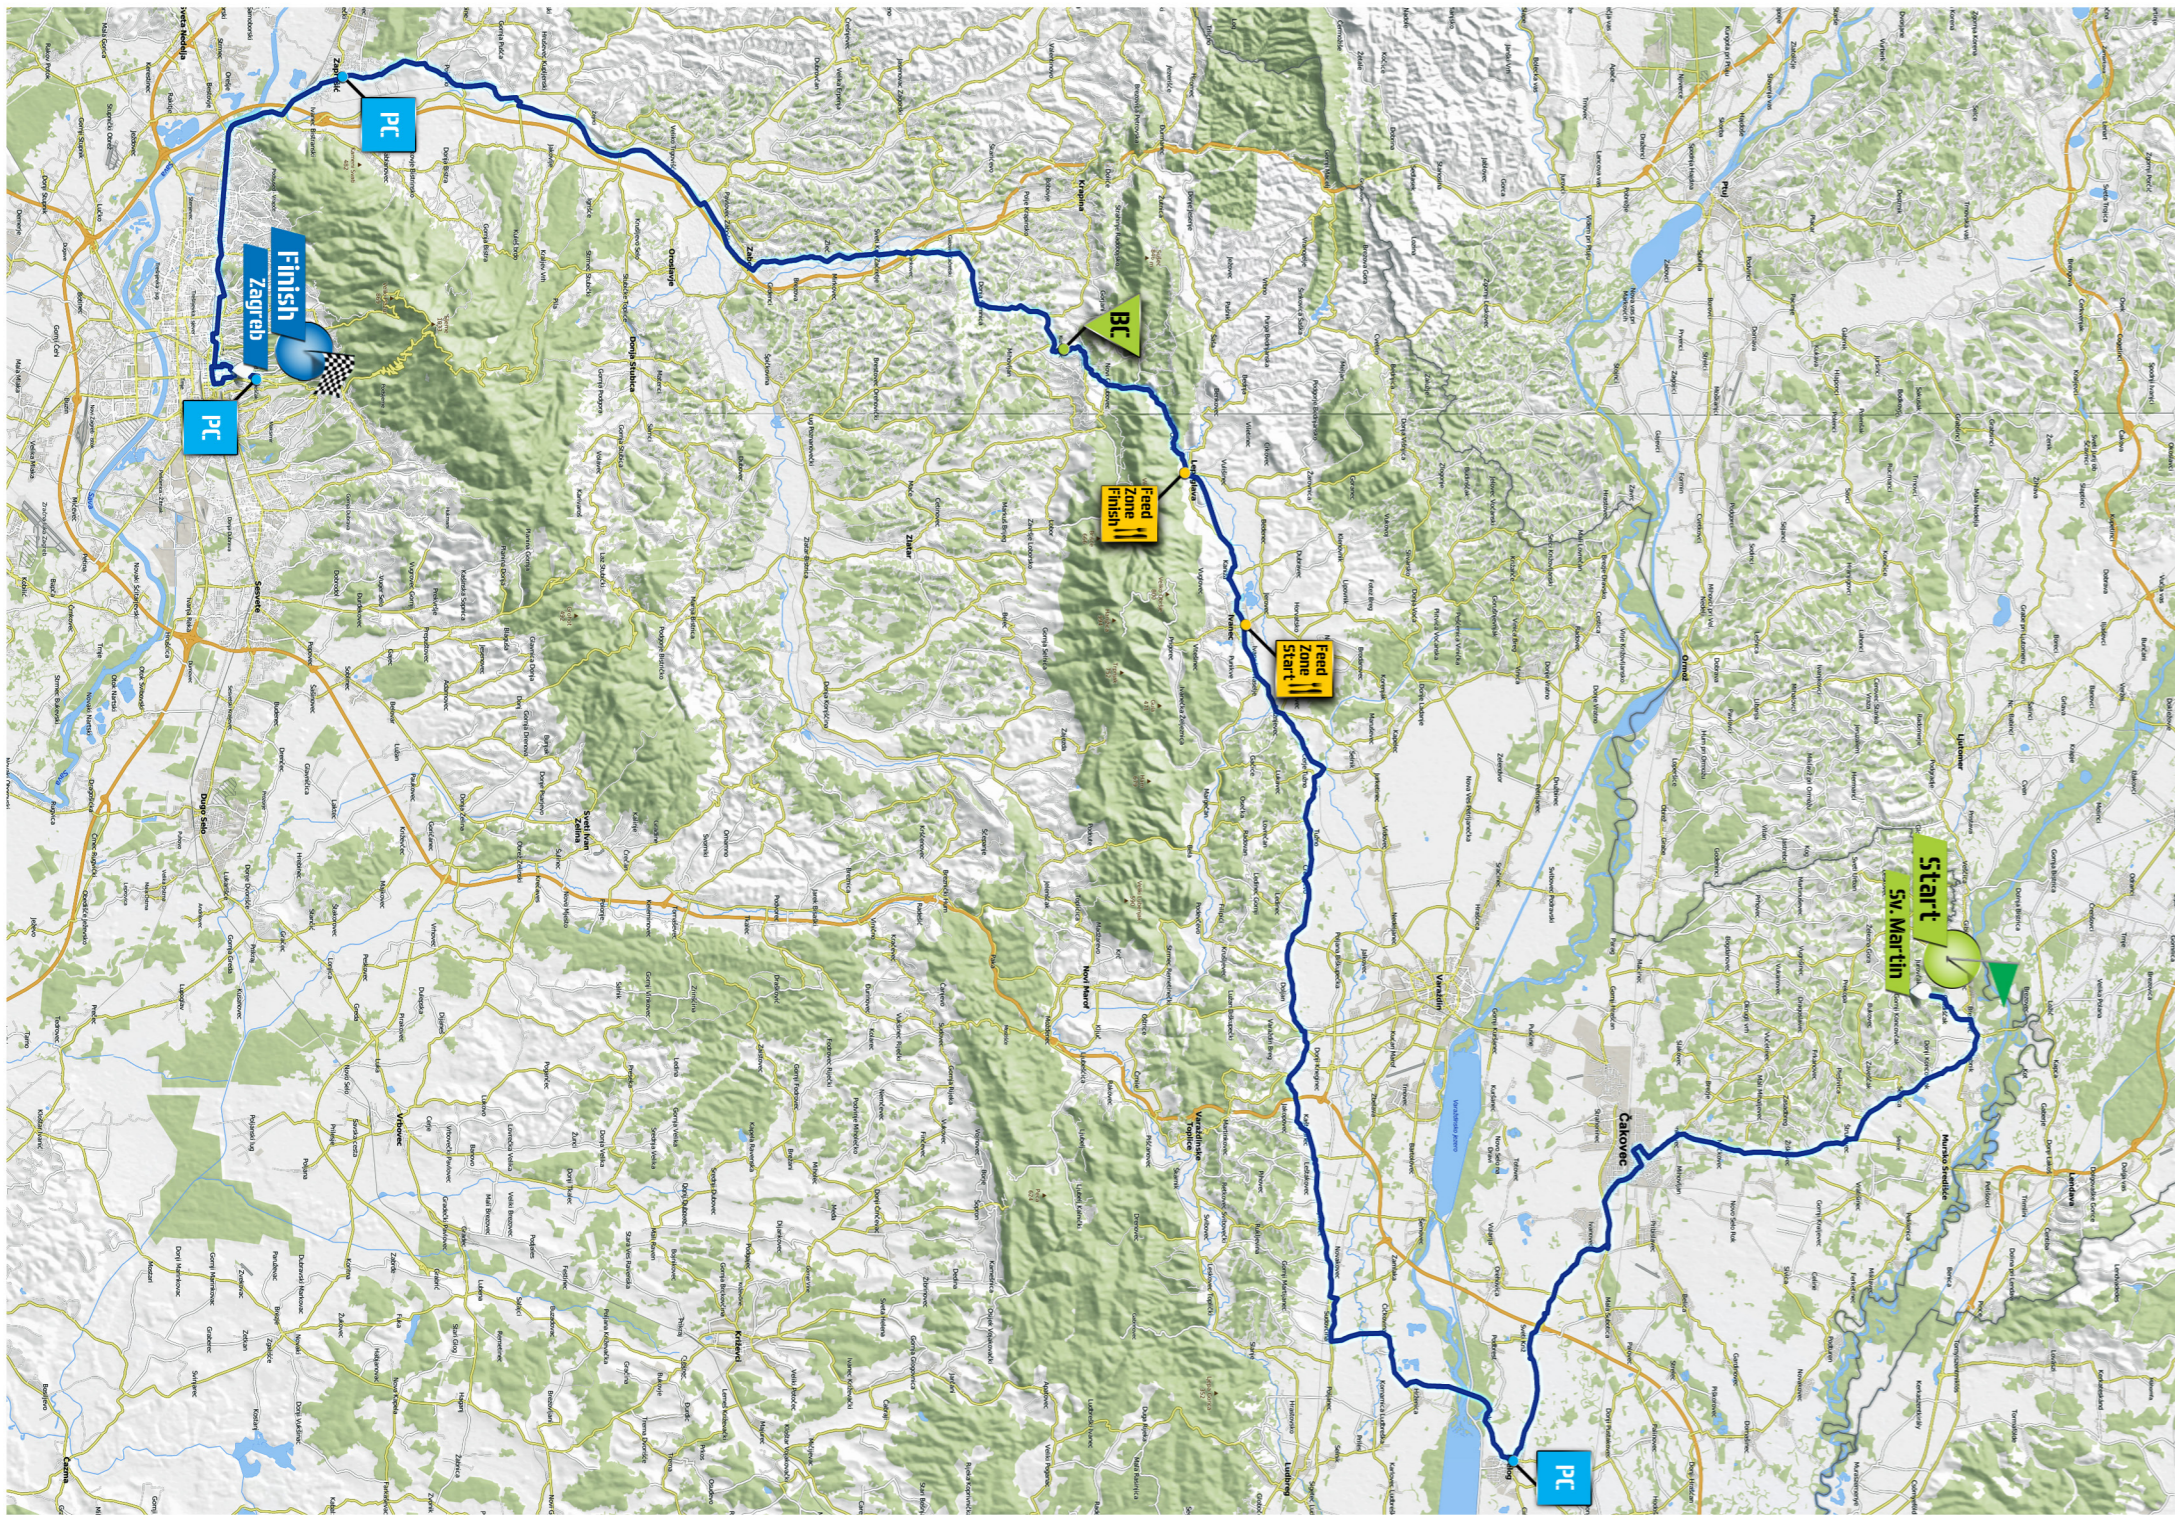

A stylized graphic of a bicycle. The wheels are represented by blue circles. The frame and handlebars are formed by a blue and red swoosh. A red trail of small squares follows the path of the front wheel, suggesting motion.

TOUR OF
CROATIA

Race through the natural beauty

Makarska - Split

ETAPA 1

START MAKARSKA
1. etapa

CILI SPLIT
1. etapa

Šibenik - Zadar
ETAPA 2

START ŠIBENIK
2. etapa
TOUR OF CROATIA

CIJL ZADAR
2. etapa
TOUR OF CROATIA

CIJL ZADAR
2. etapa
TOUR OF CROATIA

ETAPA 3 NP Plitvice - Vojak

Etapa 1
Makarska - Split

Etapa 2
Šibenik - Zadar

Etapa 3
NP Plitvice - Vojak

Etapa 4
Pula - Umag

Etapa 5
Sv. Martin - Zagreb