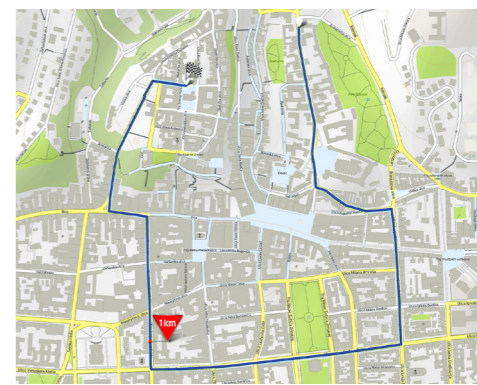

A stylized graphic of a bicycle. The wheels are represented by blue circles. The frame and handlebars are formed by a blue and red swoosh. A red trail of small squares follows the path of the front wheel, suggesting motion.

TOUR OF
CROATIA

Race through the natural beauty

Makarska - Split

ETAPA 1

START MAKARSKA
1. etapa

CILI SPLIT
1. etapa

Šibenik - Zadar
ETAPA 2

START ŠIBENIK
2. etapa
TOUR OF CROATIA

CIJL ZADAR
2. etapa
TOUR OF CROATIA

CIJL ZADAR
2. etapa
TOUR OF CROATIA

ETAPA 3 NP Plitvice - Vojak

Etapa 1
Makarska - Split

Etapa 2
Šibenik - Zadar

Etapa 3
NP Plitvice - Vojak

Etapa 4
Pula - Umag

Etapa 5
Sv. Martin - Zagreb