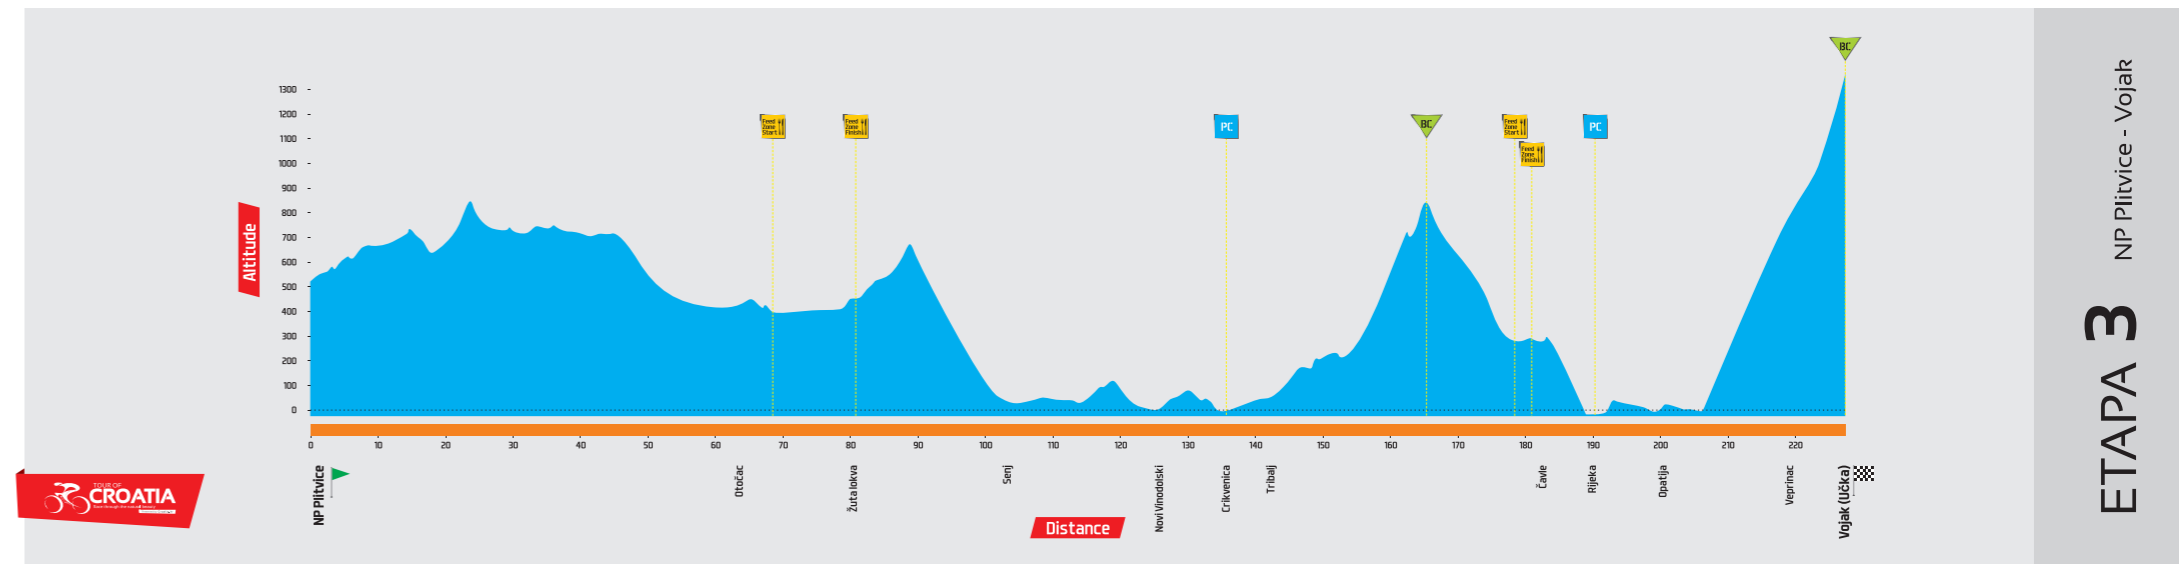

A stylized graphic of a bicycle. The wheels are represented by blue circles. The frame and handlebars are formed by a blue and red swoosh. A red trail of small squares follows the path of the front wheel, suggesting motion.

TOUR OF
CROATIA

Race through the natural beauty

Makarska - Split

ETAPA 1

START MAKARSKA
1. etapa

CILI SPLIT
1. etapa

Šibenik - Zadar
ETAPA 2

START ŠIBENIK
2. etapa
TOUR OF CROATIA

CIJL ZADAR
2. etapa
TOUR OF CROATIA

CIJL ZADAR
2. etapa
TOUR OF CROATIA

ETAPA 3 NP Plitvice - Vojak

Etapa 1
Makarska - Split

Etapa 2
Šibenik - Zadar

Etapa 3
NP Plitvice - Vojak

Etapa 4
Pula - Umag

Etapa 5
Sv. Martin - Zagreb