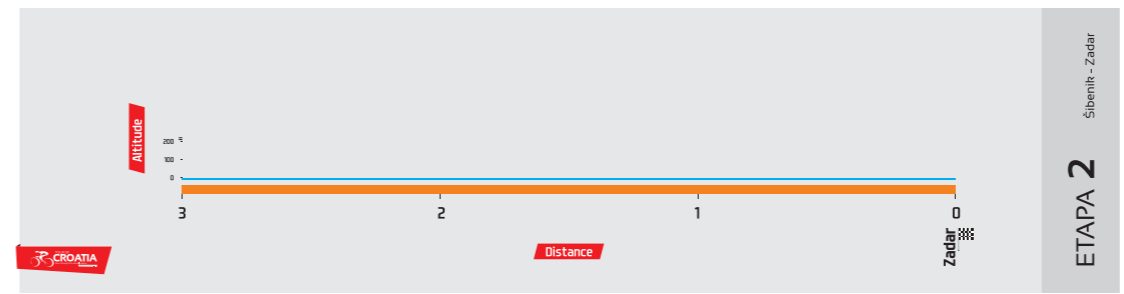

A stylized graphic of a bicycle. The wheels are represented by blue circles. The frame and handlebars are formed by a blue and red swoosh. A red trail of small squares follows the path of the front wheel, suggesting motion.

TOUR OF
CROATIA

Race through the natural beauty

Makarska - Split

ETAPA 1

START MAKARSKA
1. etapa

CILI SPLIT
1. etapa

Šibenik - Zadar
ETAPA 2

START ŠIBENIK
2. etapa
TOUR OF CROATIA