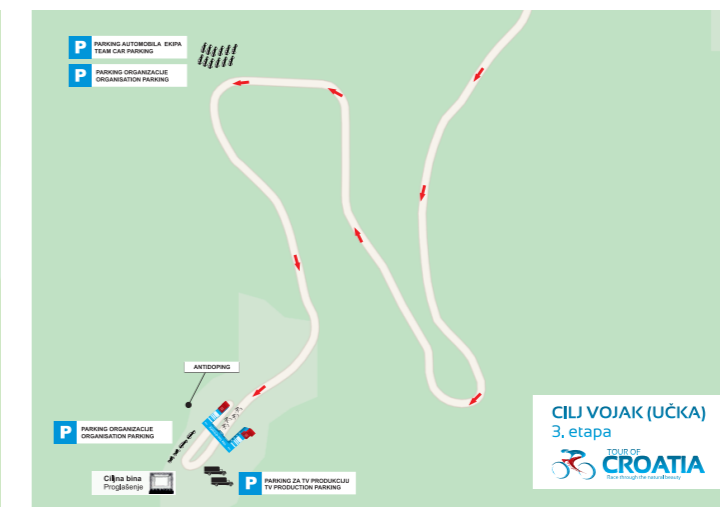

A stylized graphic of a bicycle. The wheels are represented by blue circles. The frame and handlebars are formed by a blue and red swoosh. A red trail of small squares follows the path of the front wheel, suggesting motion.

TOUR OF
CROATIA

Race through the natural beauty

Makarska - Split

ETAPA 1

START MAKARSKA
1. etapa

CILI SPLIT
1. etapa

Šibenik - Zadar
ETAPA 2

START ŠIBENIK
2. etapa
TOUR OF CROATIA

CIJL ZADAR
2. etapa
TOUR OF CROATIA

CIJL ZADAR
2. etapa
TOUR OF CROATIA

ETAPA 3 NP Plitvice - Vojak

Etapa 1
Makarska - Split

Etapa 2
Šibenik - Zadar

Etapa 3
NP Plitvice - Vojak

Etapa 4
Pula - Umag

Etapa 5
Sv. Martin - Zagreb