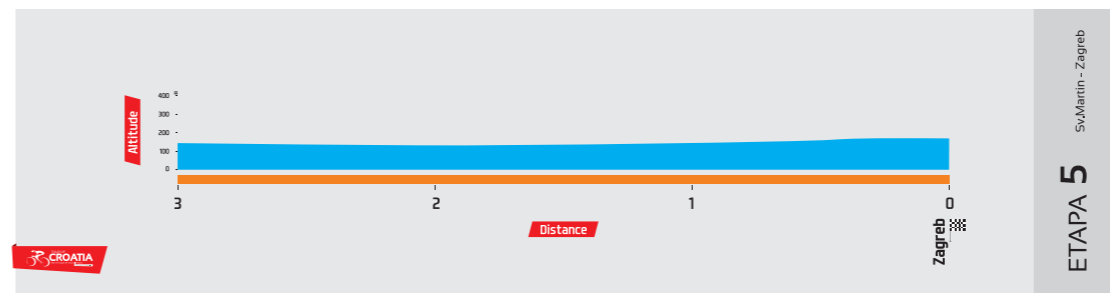

A stylized graphic of a bicycle. The wheels are represented by blue circles. The frame and handlebars are formed by a blue and red swoosh. A red trail of small squares follows the path of the front wheel, suggesting motion.

CIJL ZADAR
2. etapa
TOUR OF CROATIA

CIJL ZADAR
2. etapa
TOUR OF CROATIA

ETAPA 3 NP Plitvice - Vojak

Etapa 1
Makarska - Split

Etapa 2
Šibenik - Zadar

Etapa 3
NP Plitvice - Vojak

Etapa 4
Pula - Umag

Etapa 5
Sv. Martin - Zagreb