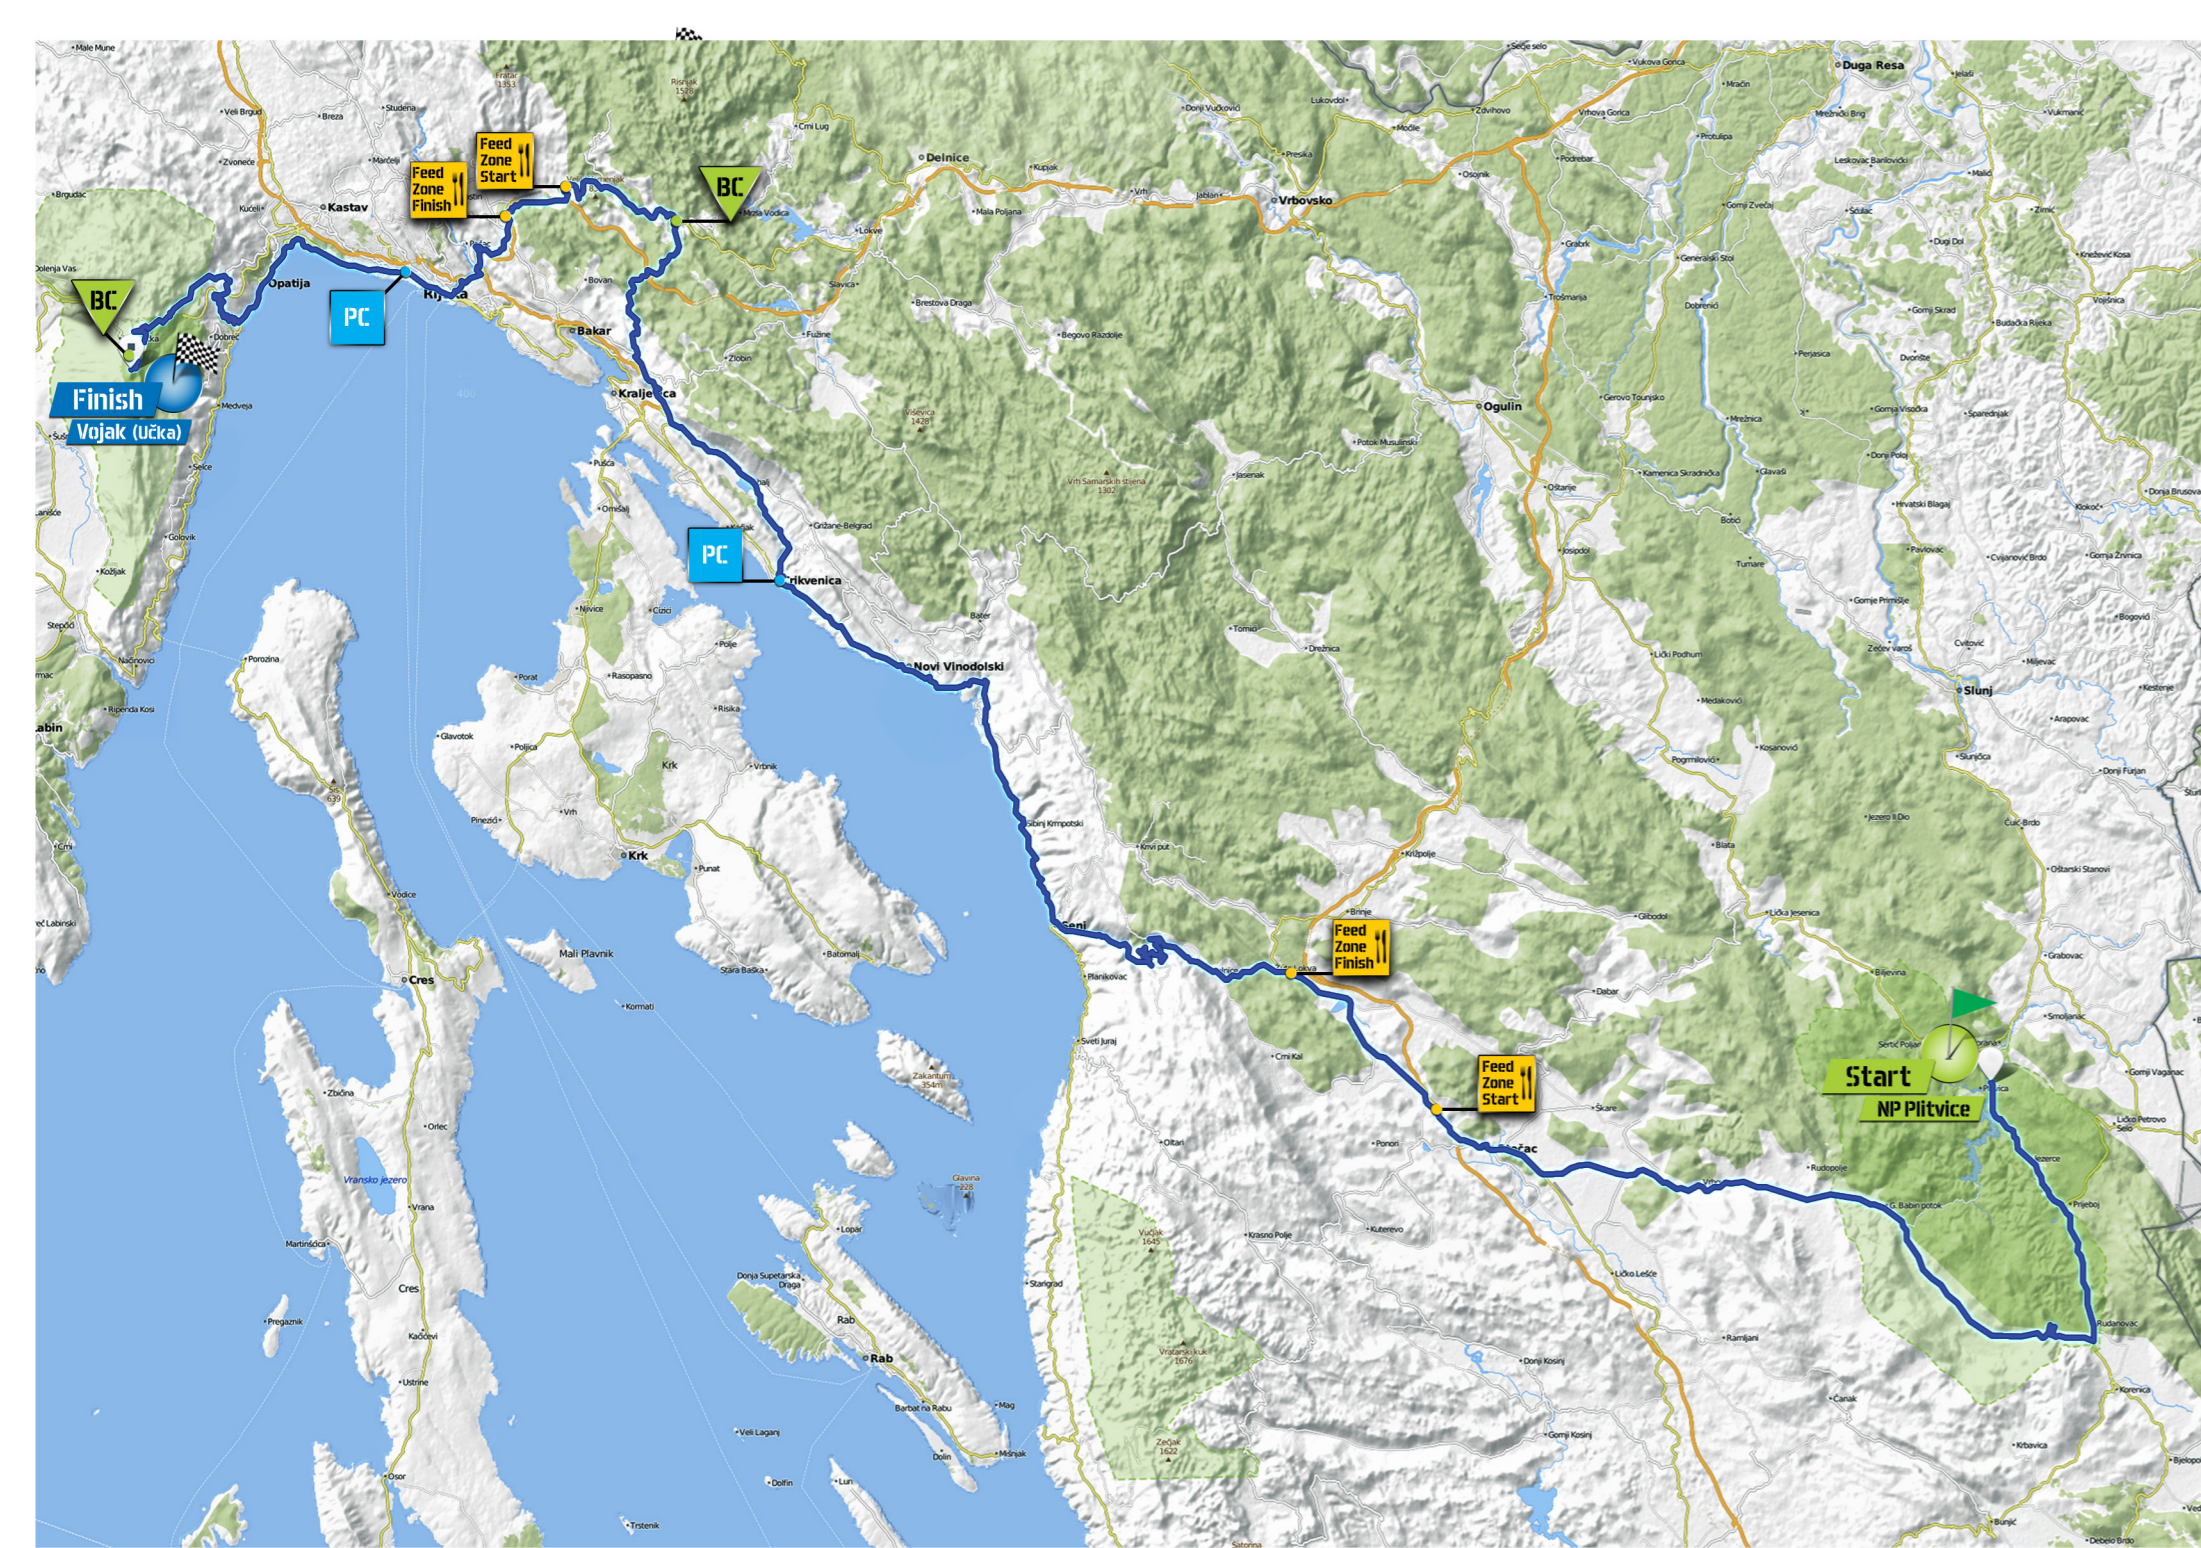

A stylized graphic of a bicycle. The wheels are represented by blue circles. The frame and handlebars are formed by a blue and red swoosh. A red trail of small squares follows the path of the front wheel, suggesting motion.

TOUR OF
CROATIA

Race through the natural beauty

Makarska - Split

ETAPA 1

START MAKARSKA
1. etapa

CILI SPLIT
1. etapa

Šibenik - Zadar
ETAPA 2

START ŠIBENIK
2. etapa
TOUR OF CROATIA

CIJL ZADAR
2. etapa
TOUR OF CROATIA

CIJL ZADAR
2. etapa
TOUR OF CROATIA

ETAPA 3 NP Plitvice - Vojak

Etapa 1
Makarska - Split

Etapa 2
Šibenik - Zadar

Etapa 3
NP Plitvice - Vojak

Etapa 4
Pula - Umag

Etapa 5
Sv. Martin - Zagreb