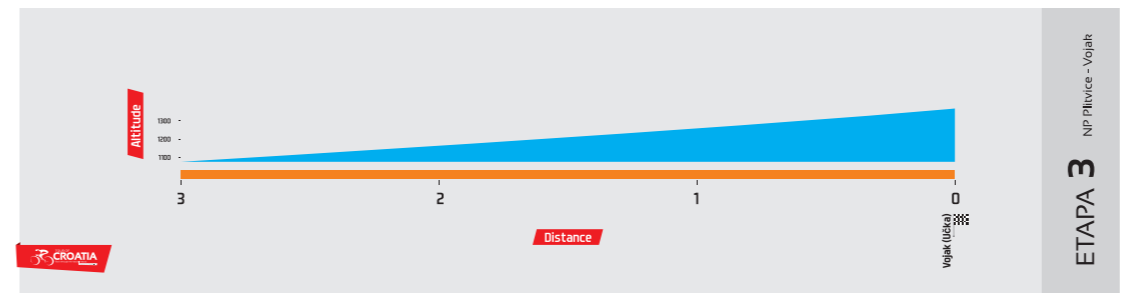

ETAPA 3 NP Plitvice - Vojak