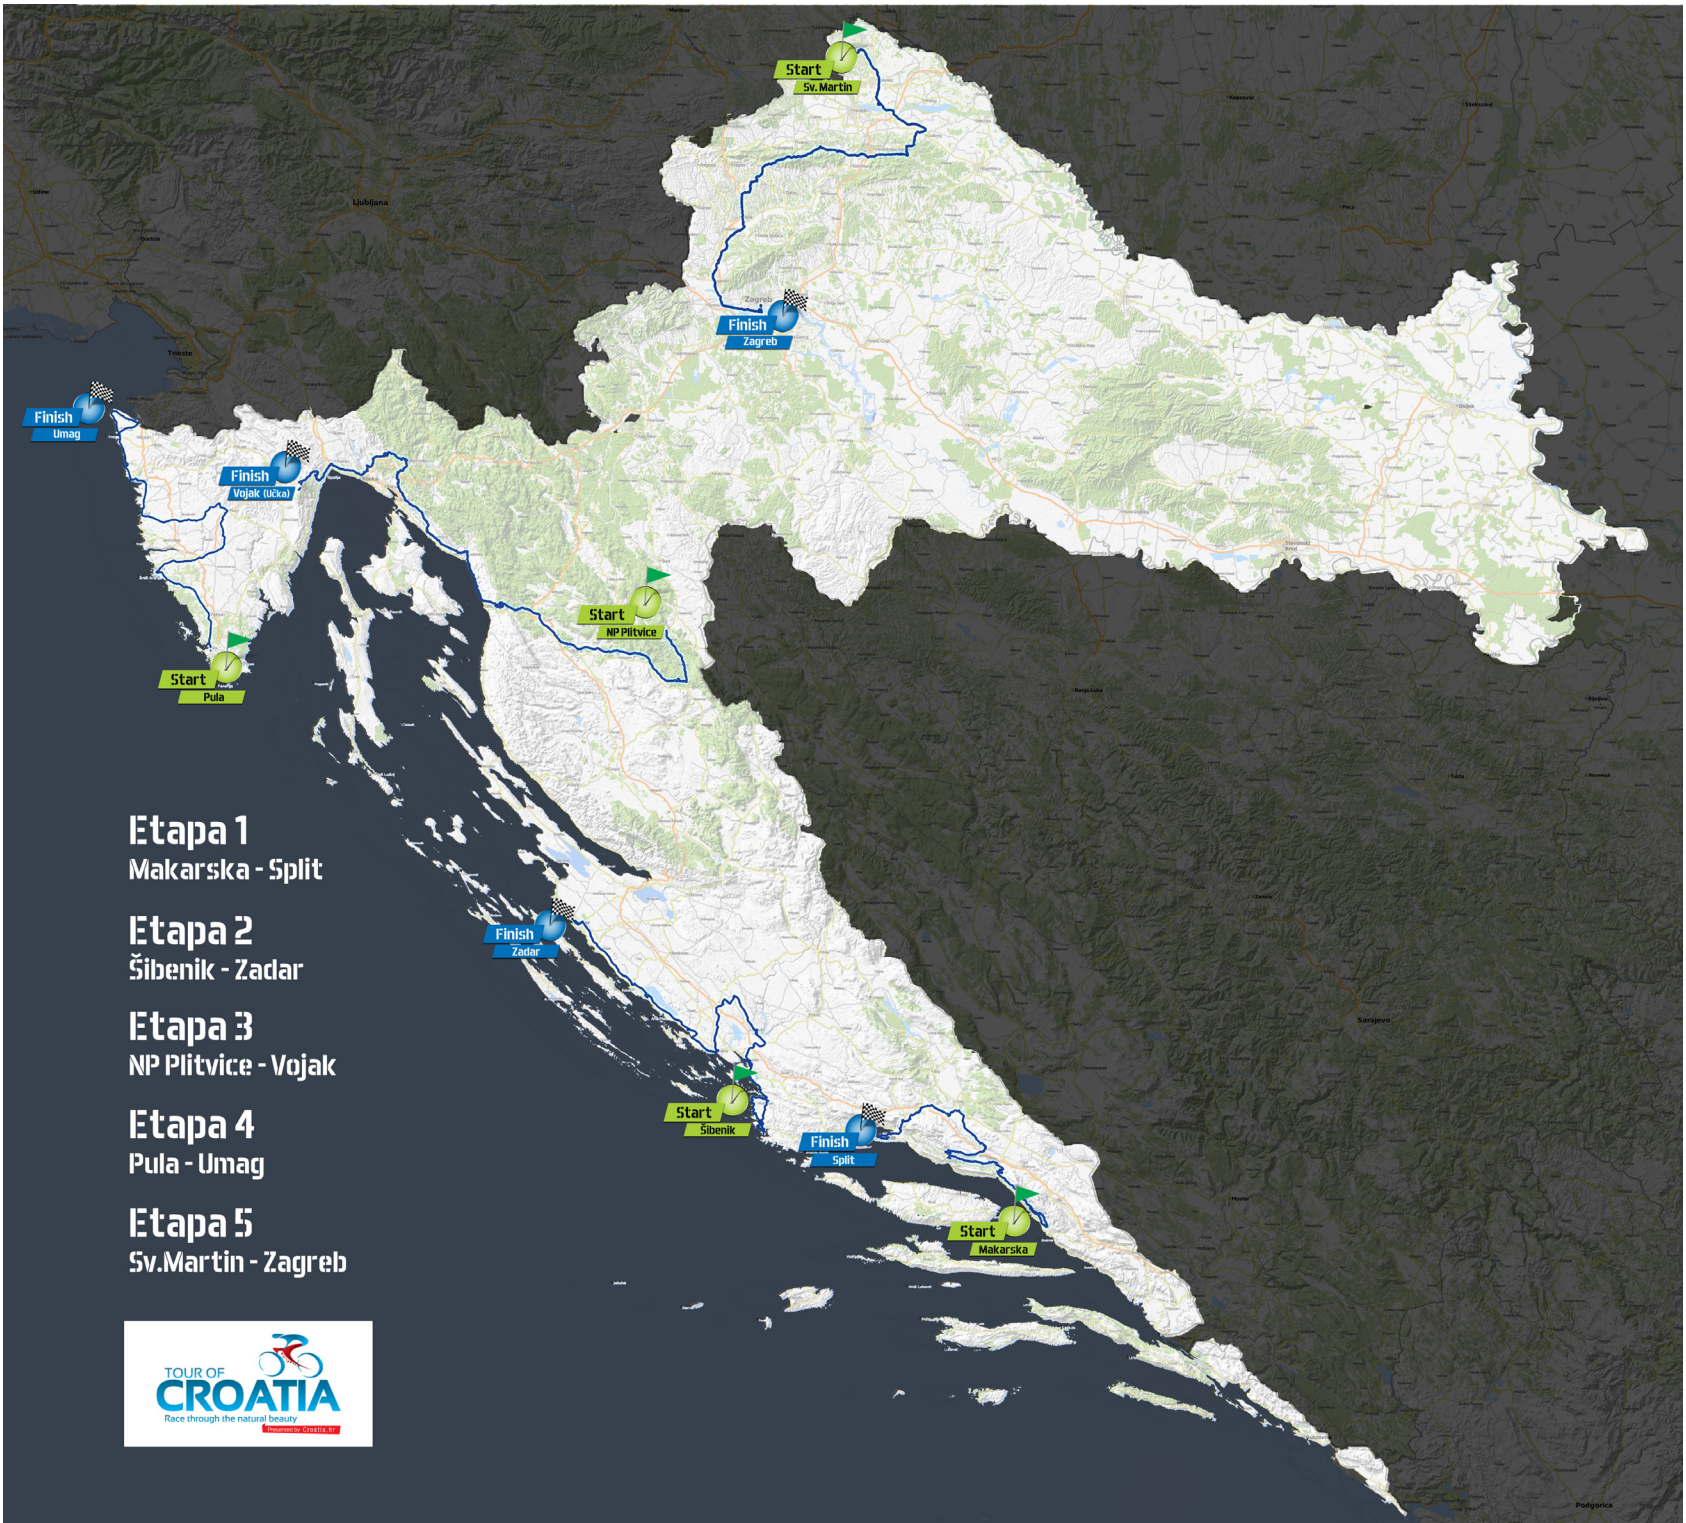

A stylized graphic of a bicycle. The wheels are represented by blue circles. The frame and handlebars are formed by a blue and red swoosh. A red trail of small squares follows the path of the front wheel, suggesting motion.

TOUR OF
CROATIA

Race through the natural beauty

Makarska - Split

ETAPA 1

START MAKARSKA
1. etapa

CILI SPLIT
1. etapa

Šibenik - Zadar
ETAPA 2

START ŠIBENIK
2. etapa
TOUR OF CROATIA

CIJL ZADAR
2. etapa
TOUR OF CROATIA

CIJL ZADAR
2. etapa
TOUR OF CROATIA

ETAPA 3 NP Plitvice - Vojak

Etapa 1
Makarska - Split

Etapa 2
Šibenik - Zadar

Etapa 3
NP Plitvice - Vojak

Etapa 4
Pula - Umag

Etapa 5
Sv. Martin - Zagreb