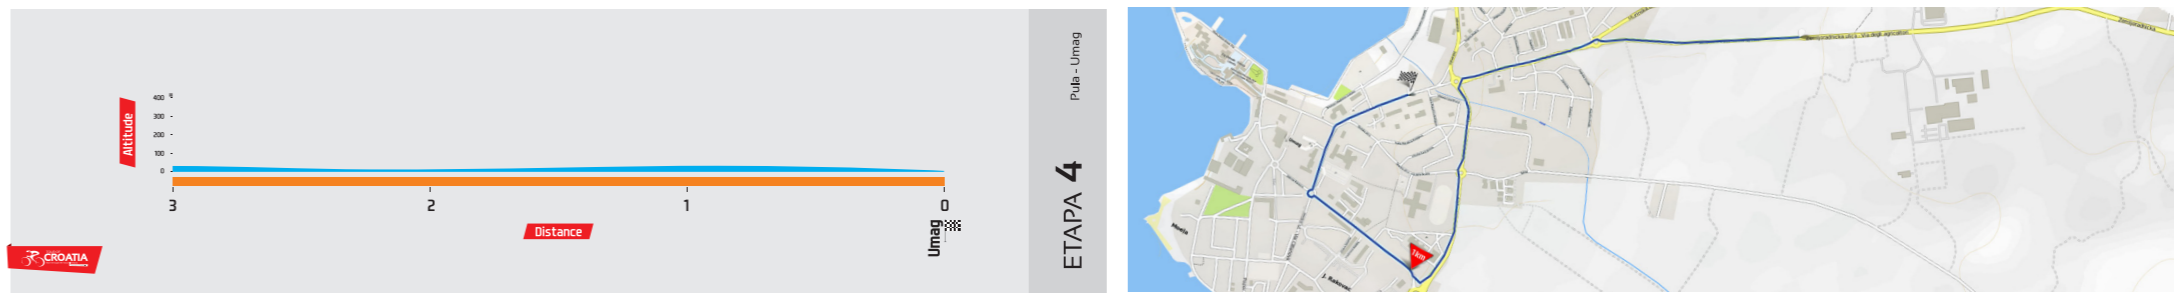

A stylized graphic of a bicycle. The wheels are represented by blue circles. The frame and handlebars are formed by a blue and red swoosh. A red trail of small squares follows the path of the front wheel, suggesting motion.

TOUR OF
CROATIA

Race through the natural beauty

Makarska - Split

ETAPA 1

START MAKARSKA
1. etapa

CILI SPLIT
1. etapa

Šibenik - Zadar
ETAPA 2

START ŠIBENIK
2. etapa
TOUR OF CROATIA

CIJL ZADAR
2. etapa
TOUR OF CROATIA

CIJL ZADAR
2. etapa
TOUR OF CROATIA

ETAPA 3 NP Plitvice - Vojak

Etapa 1
Makarska - Split

Etapa 2
Šibenik - Zadar

Etapa 3
NP Plitvice - Vojak

Etapa 4
Pula - Umag

Etapa 5
Sv. Martin - Zagreb