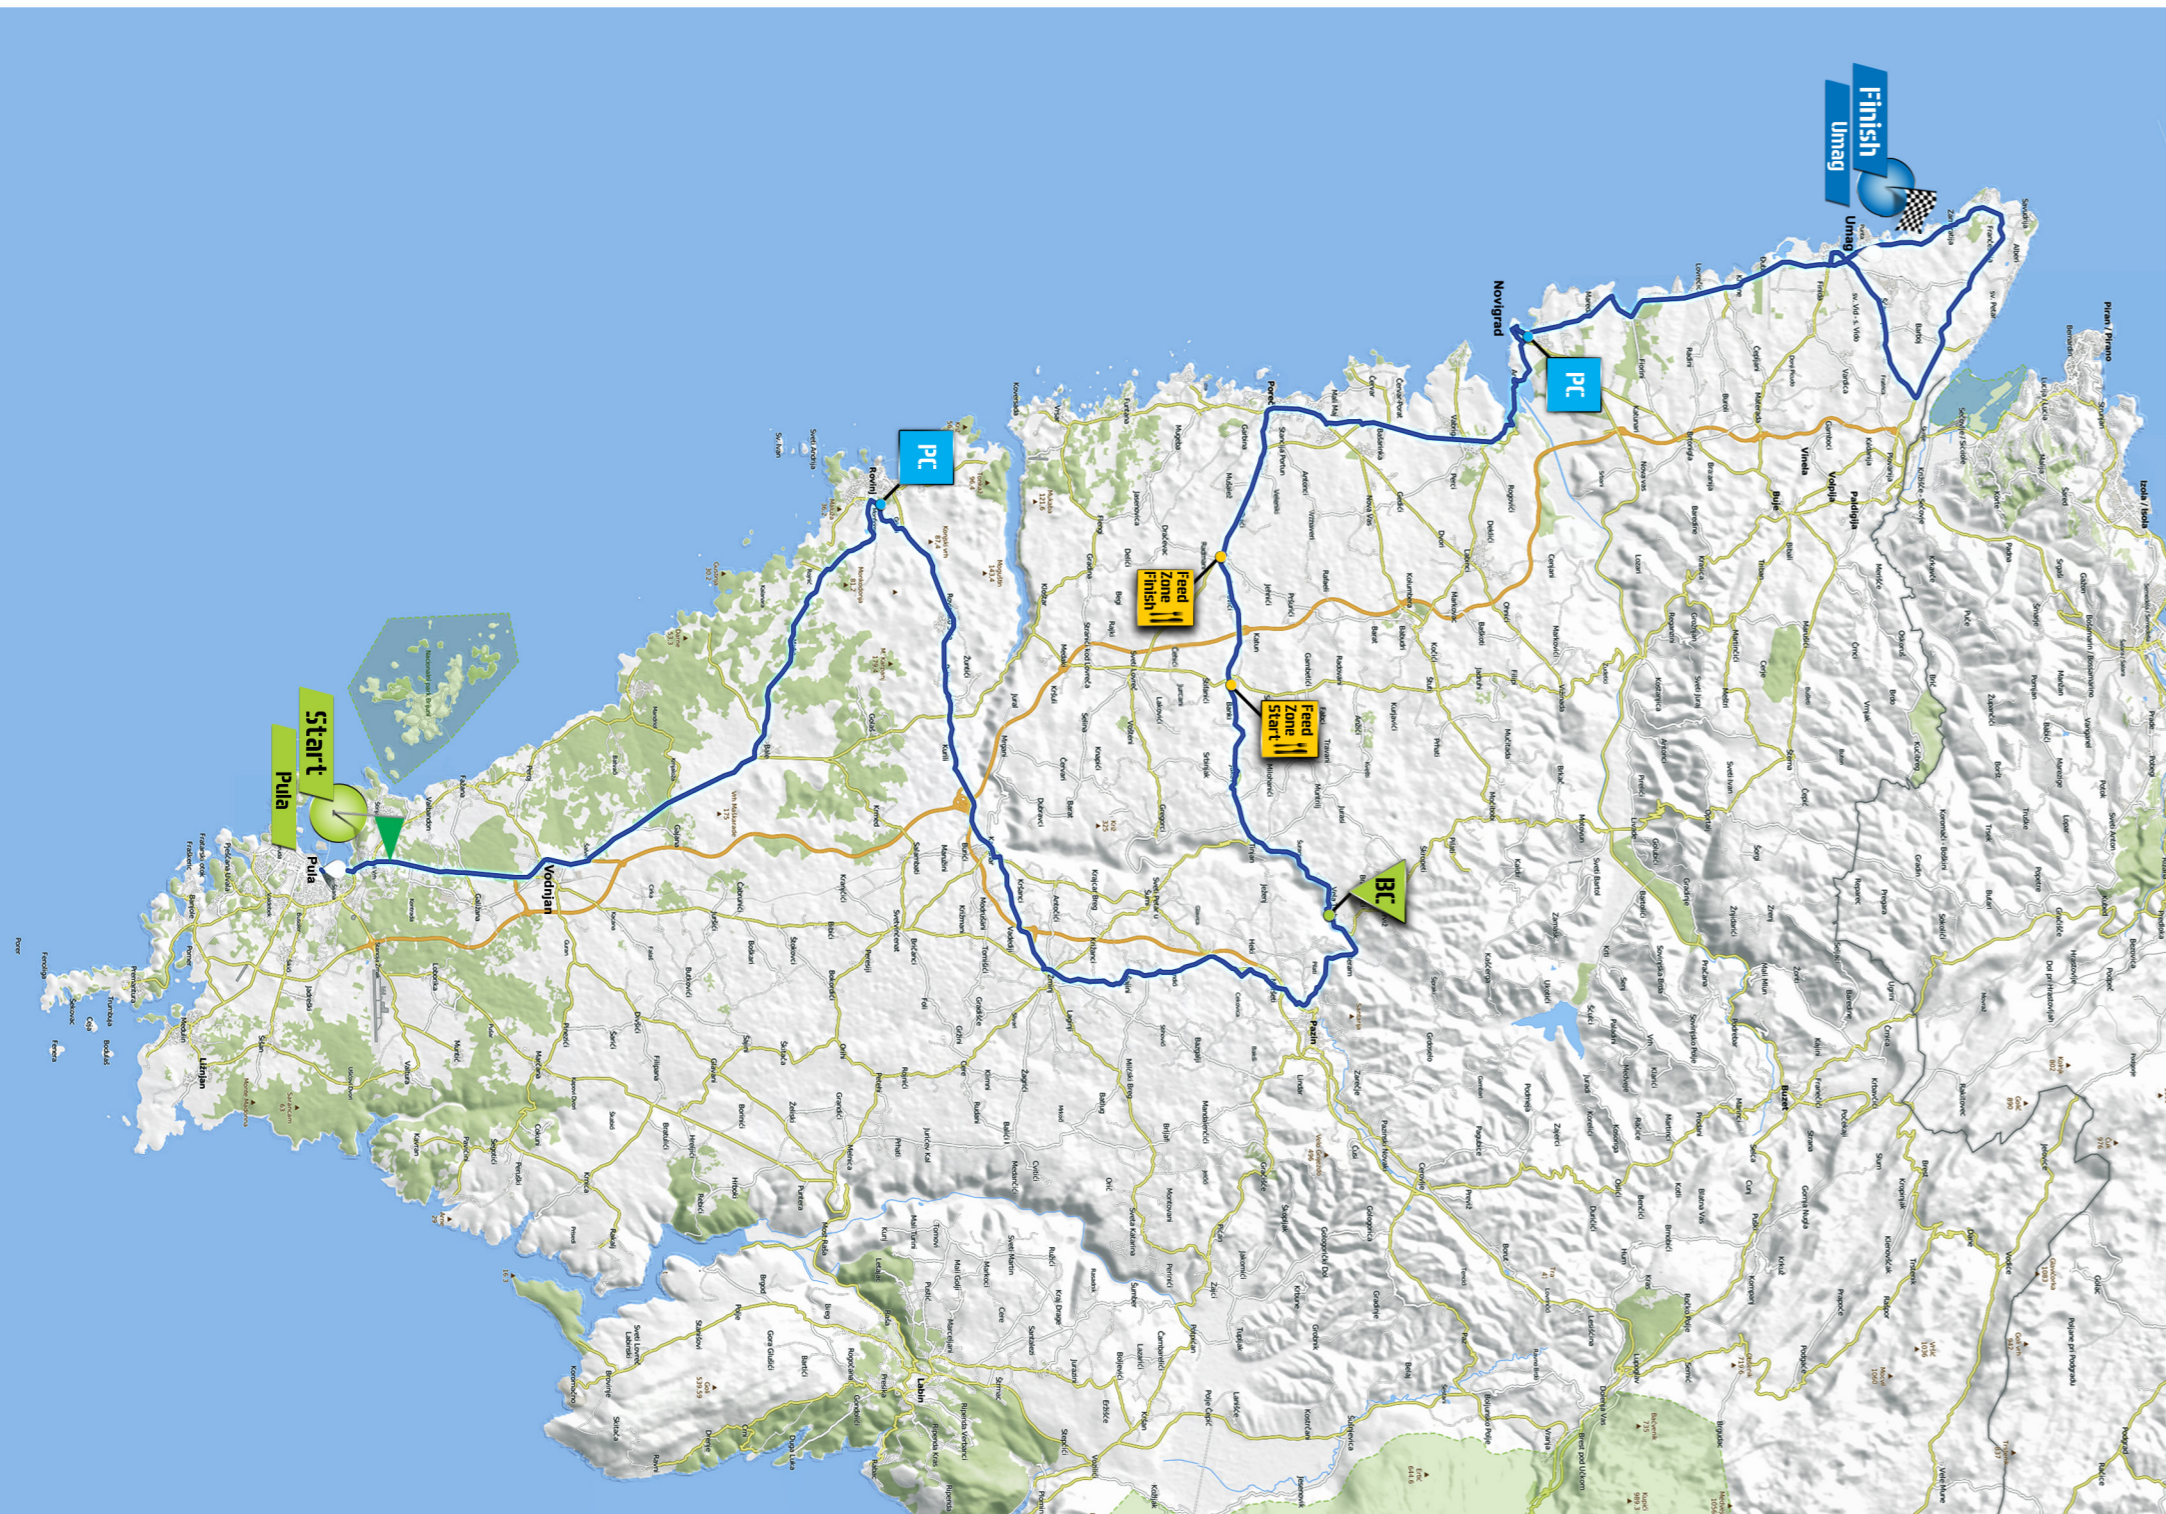

A stylized graphic of a bicycle. The wheels are represented by blue circles. The frame and handlebars are formed by a blue and red swoosh. A red trail of small squares follows the path of the front wheel, suggesting motion.

TOUR OF
CROATIA

Race through the natural beauty

Makarska - Split

ETAPA 1

START MAKARSKA
1. etapa

CILI SPLIT
1. etapa

Šibenik - Zadar
ETAPA 2

START ŠIBENIK
2. etapa
TOUR OF CROATIA

CIJL ZADAR
2. etapa
TOUR OF CROATIA

CIJL ZADAR
2. etapa
TOUR OF CROATIA

ETAPA 3 NP Plitvice - Vojak

Etapa 1
Makarska - Split

Etapa 2
Šibenik - Zadar

Etapa 3
NP Plitvice - Vojak

Etapa 4
Pula - Umag

Etapa 5
Sv. Martin - Zagreb