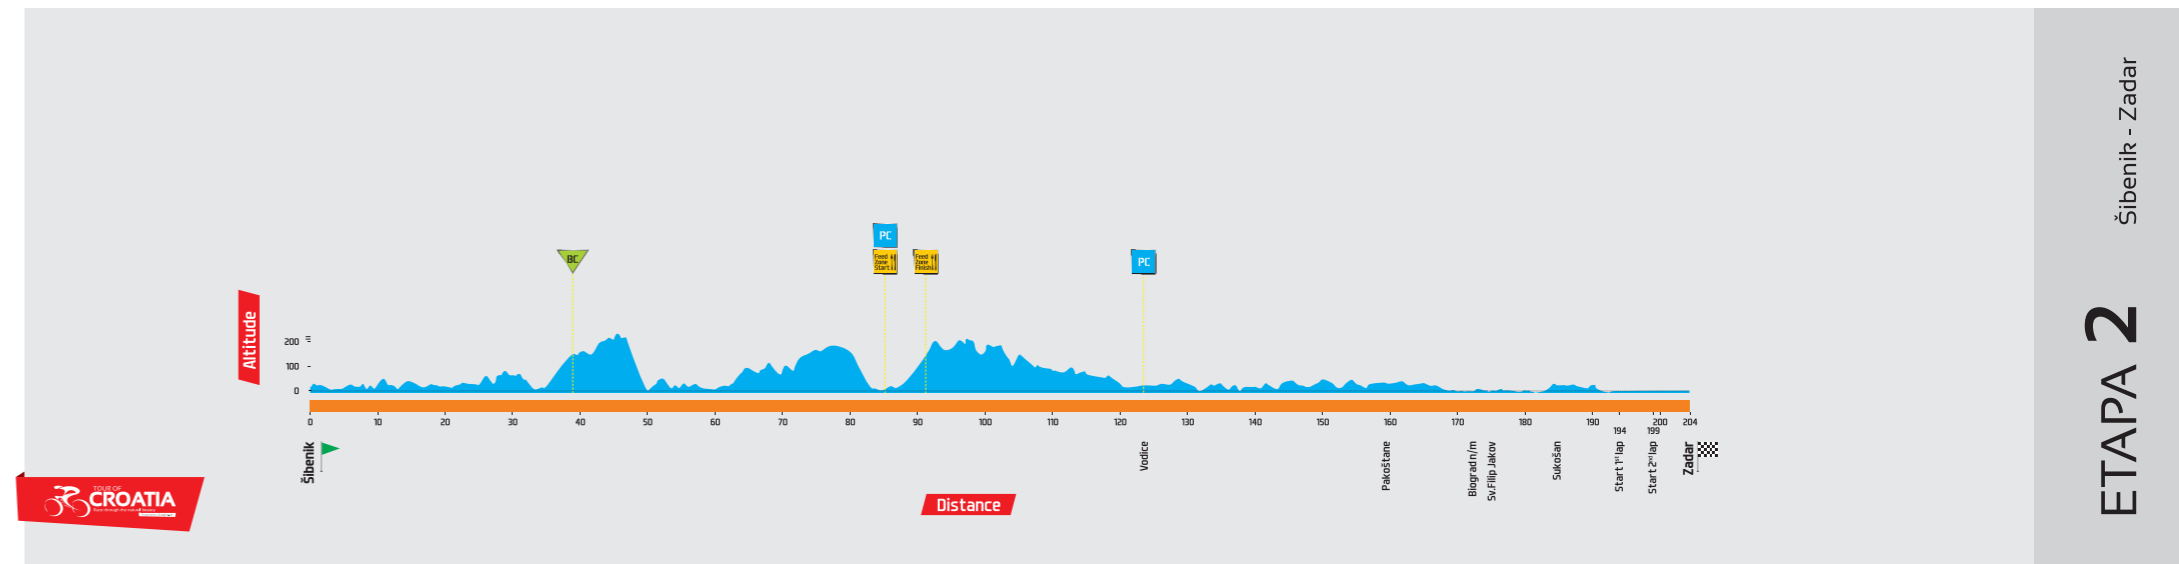

A stylized graphic of a bicycle. The wheels are represented by blue circles. The frame and handlebars are formed by a blue and red swoosh. A red trail of small squares follows the path of the front wheel, suggesting motion.

TOUR OF
CROATIA

Race through the natural beauty

Makarska - Split

ETAPA 1

START MAKARSKA
1. etapa

CILI SPLIT
1. etapa

Šibenik - Zadar
ETAPA 2

START ŠIBENIK
2. etapa
TOUR OF CROATIA