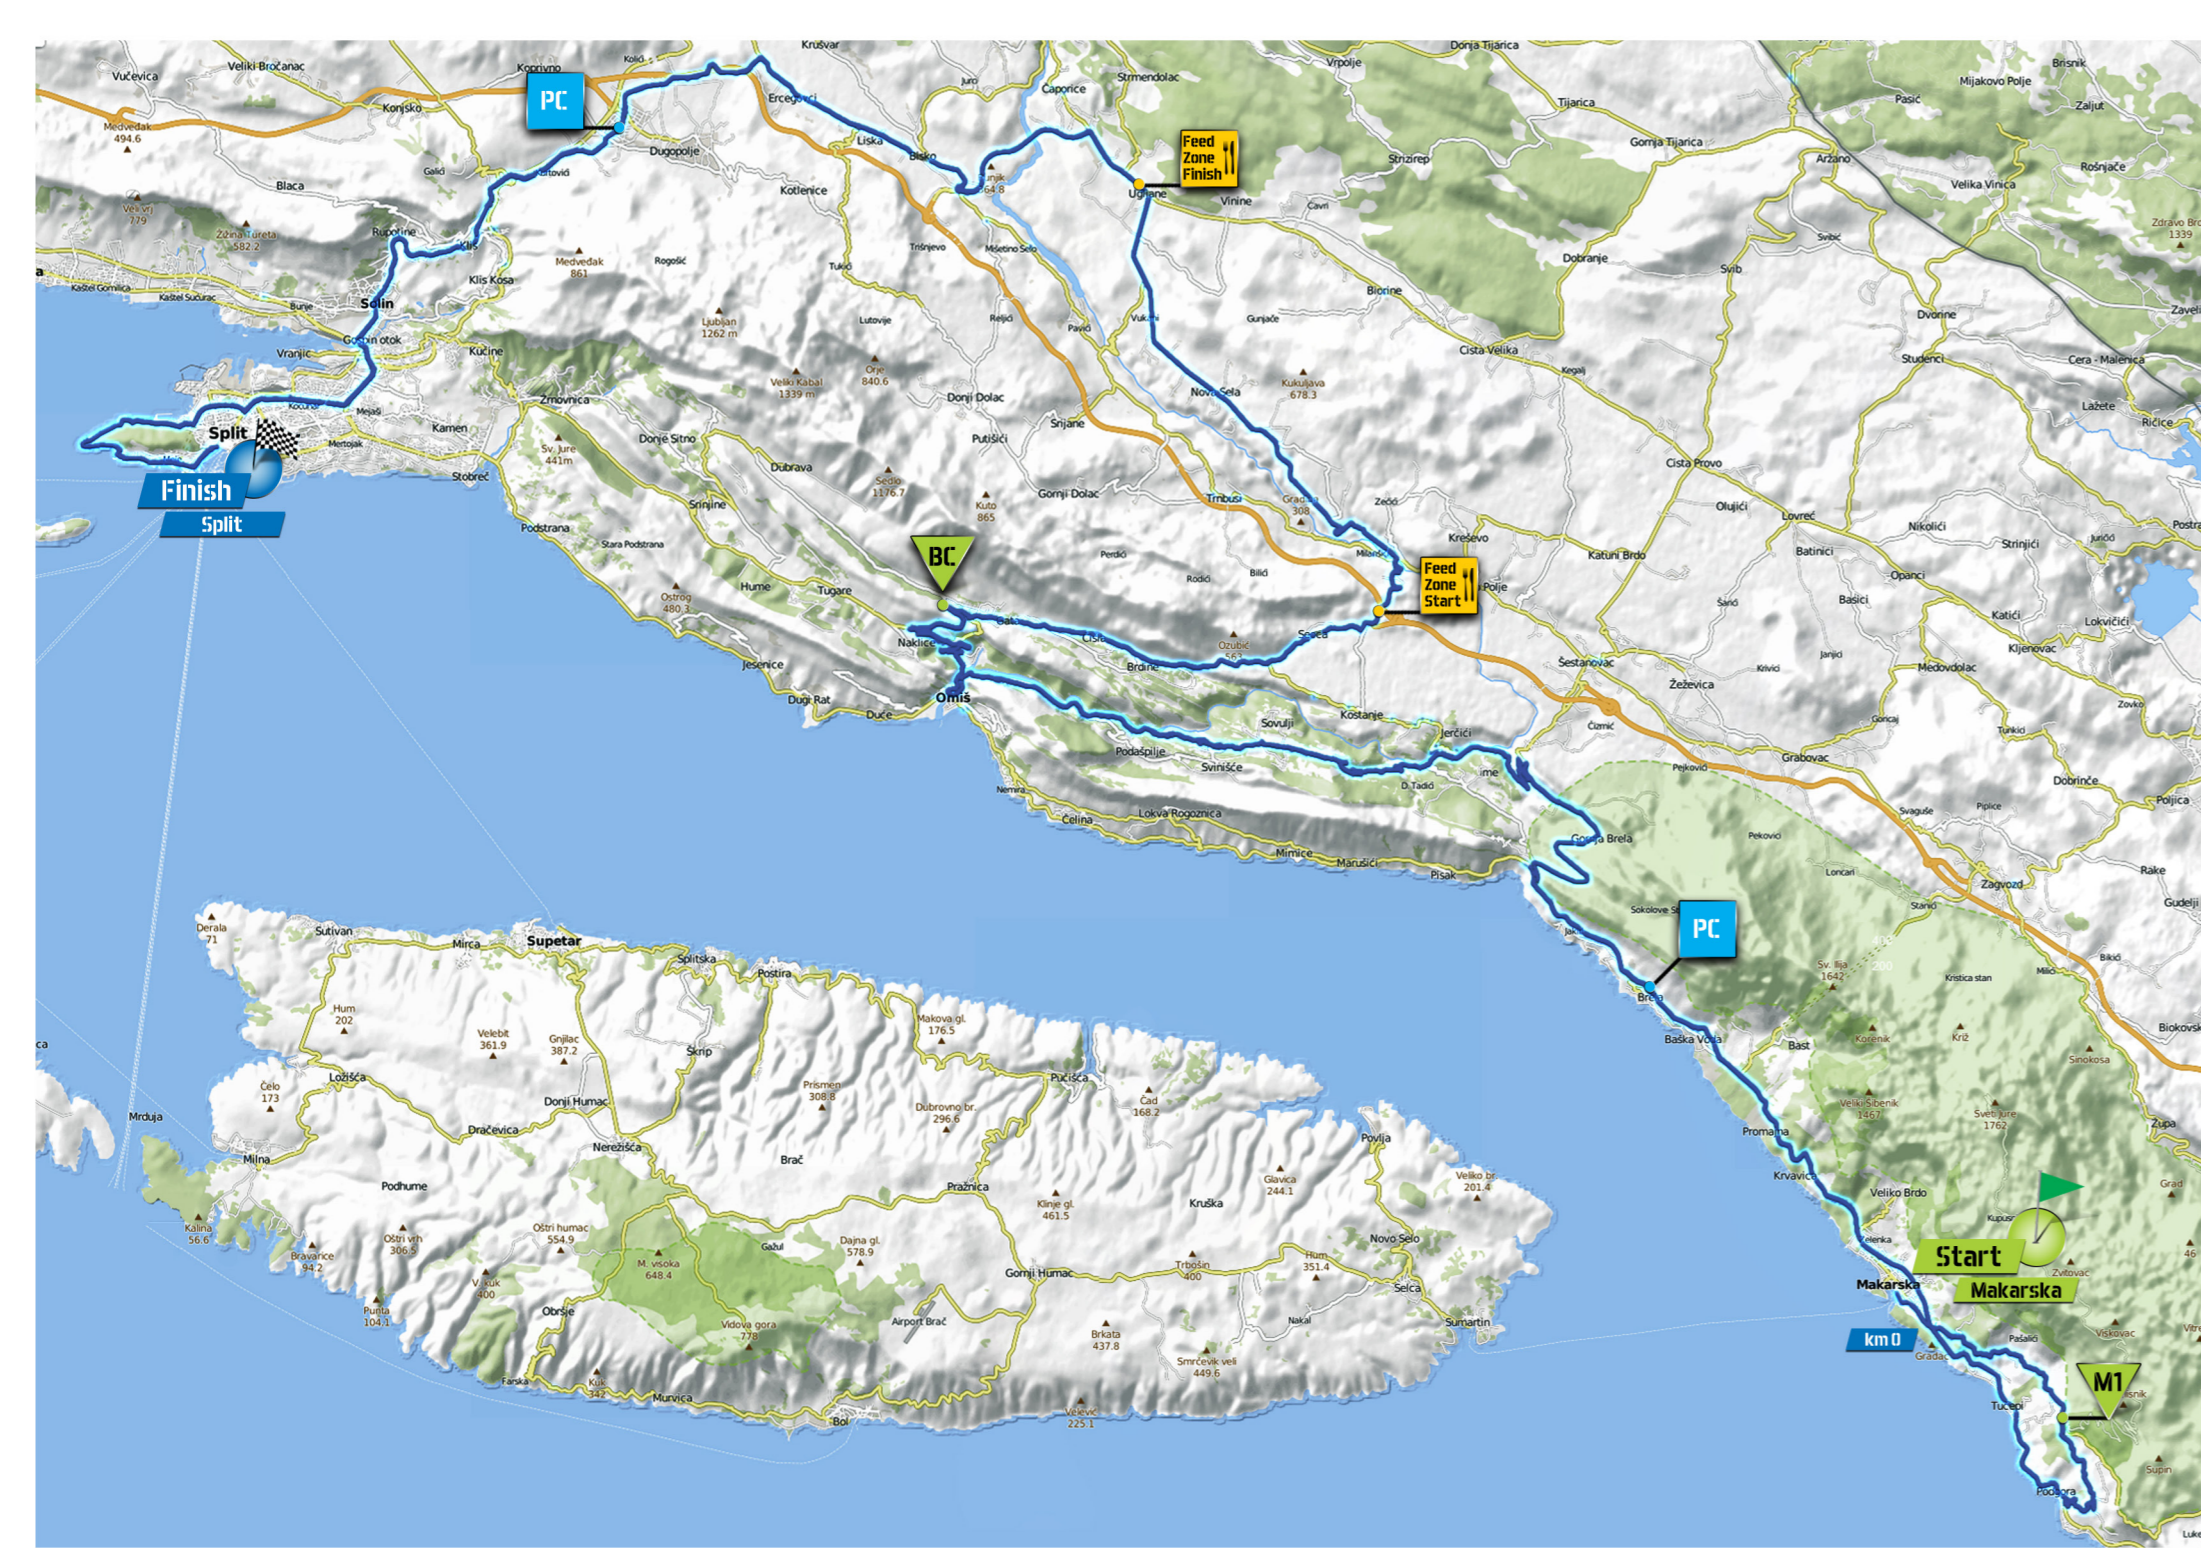

A stylized graphic of a bicycle. The wheels are represented by blue circles. The frame and handlebars are formed by a blue and red swoosh. A red trail of small squares follows the path of the front wheel, suggesting motion.

TOUR OF
CROATIA

Race through the natural beauty

Makarska - Split

ETAPA 1

START MAKARSKA
1. etapa

CILI SPLIT
1. etapa

Šibenik - Zadar
ETAPA 2

START ŠIBENIK
2. etapa
TOUR OF CROATIA

CIJL ZADAR
2. etapa
TOUR OF CROATIA

CIJL ZADAR
2. etapa
TOUR OF CROATIA

ETAPA 3 NP Plitvice - Vojak

Etapa 1
Makarska - Split

Etapa 2
Šibenik - Zadar

Etapa 3
NP Plitvice - Vojak

Etapa 4
Pula - Umag

Etapa 5
Sv. Martin - Zagreb