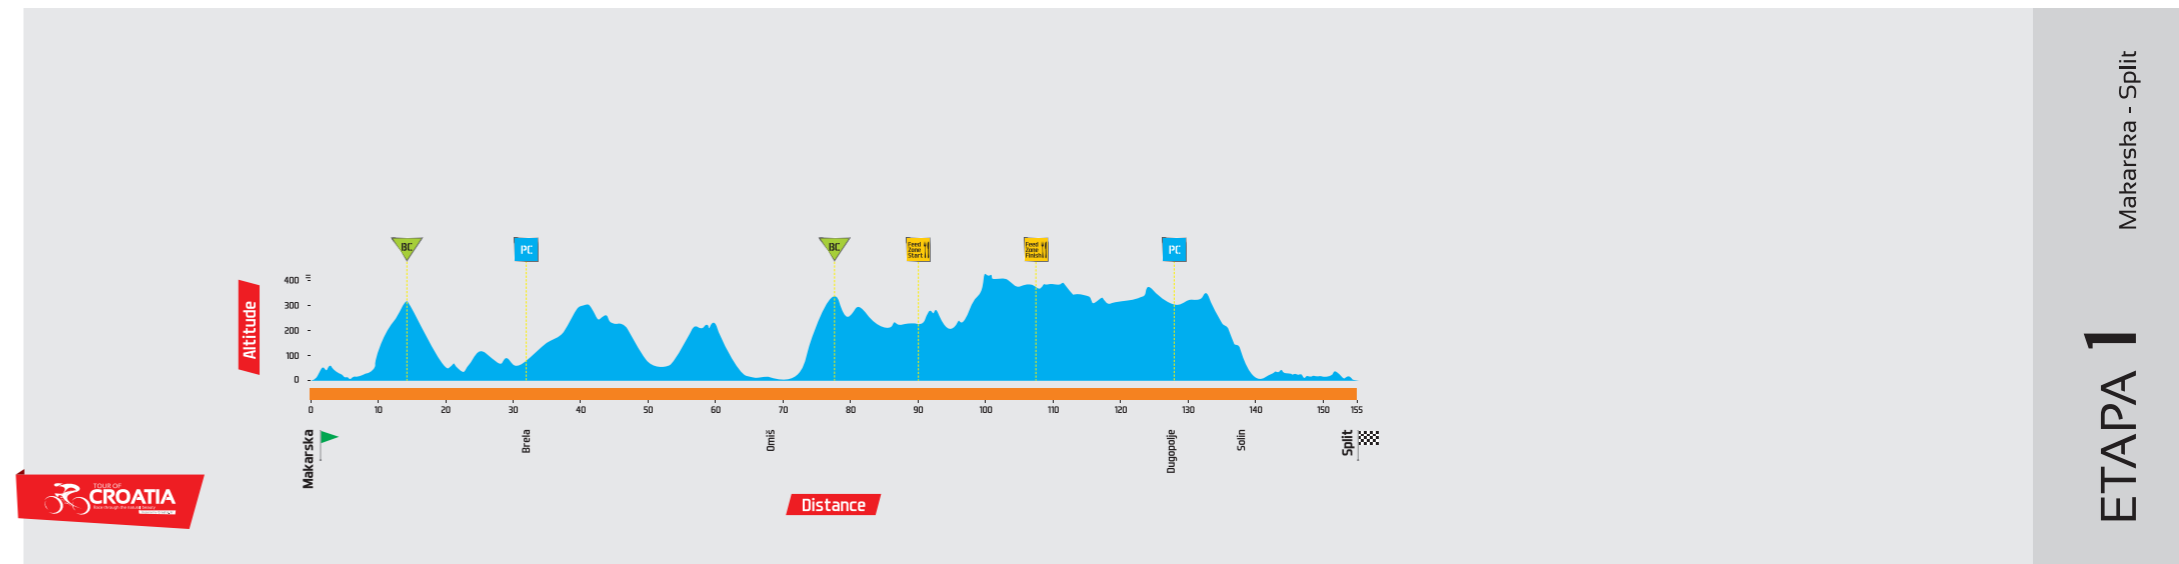

A stylized graphic of a bicycle. The wheels are represented by blue circles. The frame and handlebars are formed by a blue and red swoosh. A red trail of small squares follows the path of the front wheel, suggesting motion.

TOUR OF
CROATIA

Race through the natural beauty

Makarska - Split

ETAPA 1

START MAKARSKA
1. etapa

CILI SPLIT
1. etapa

Šibenik - Zadar
ETAPA 2

START ŠIBENIK
2. etapa
TOUR OF CROATIA